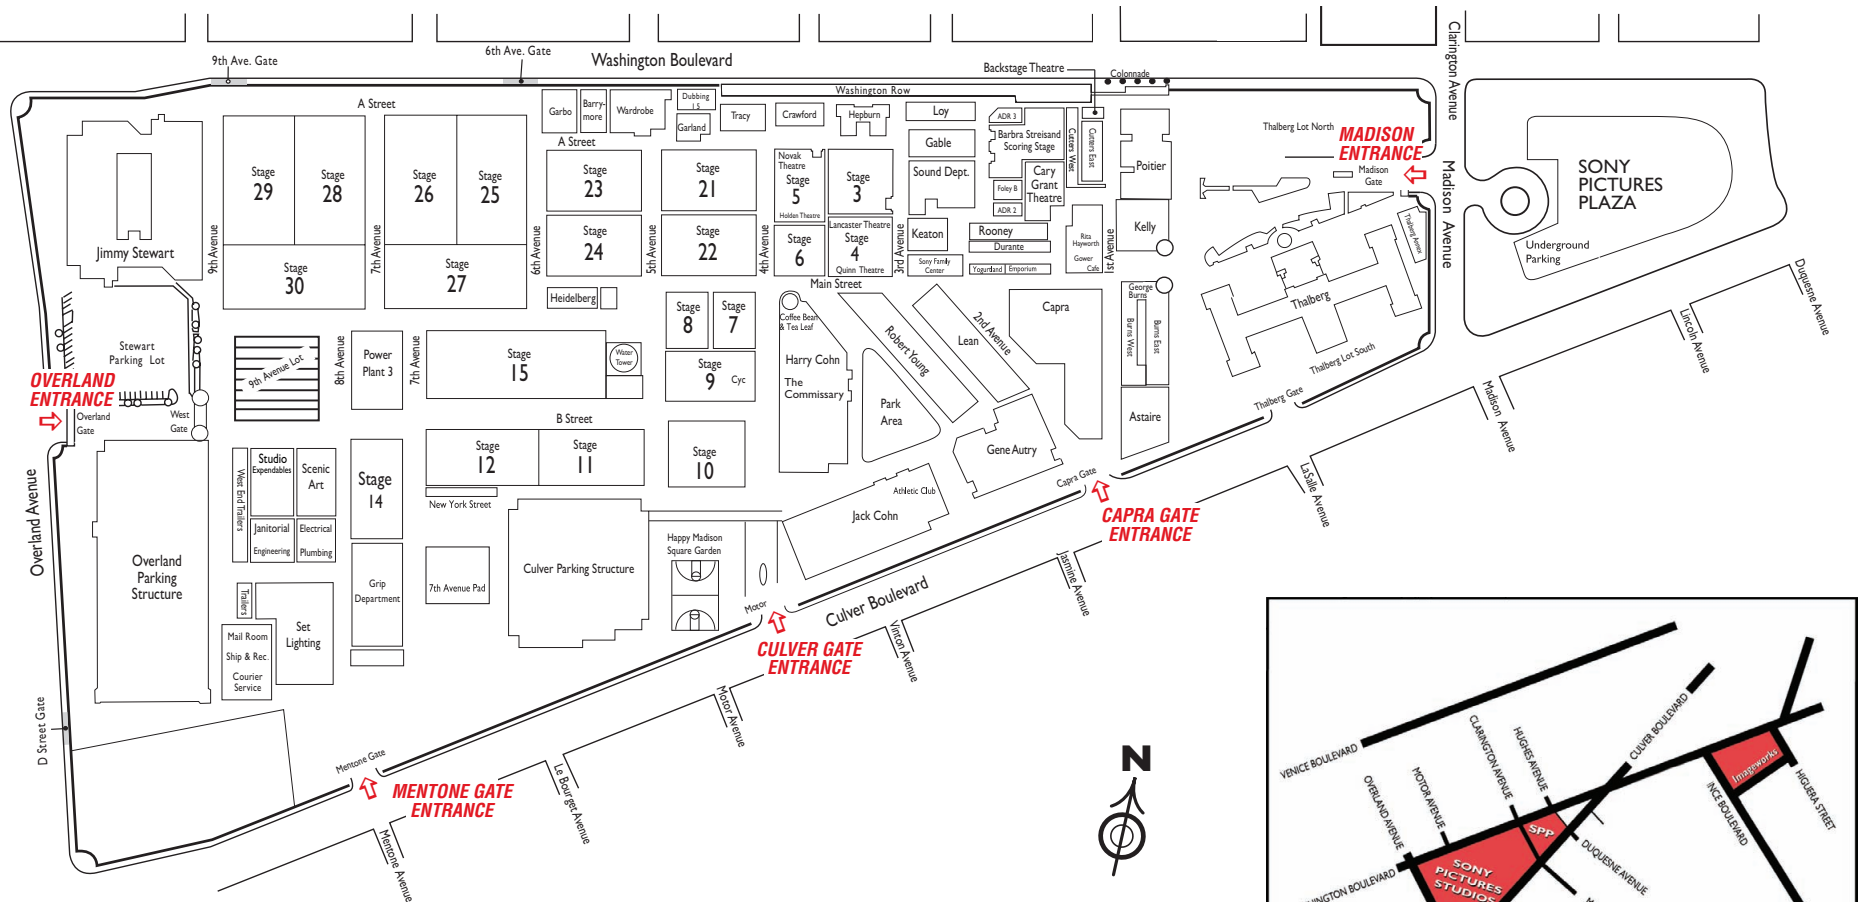

DIRECTIONS

SOUTHBOUND 405 FREEWAY

Exit at **Washington / Culver Blvd.** off-ramp

Right on **Sawtelle Blvd.**

Right on **Washington:**

- Overland Gate: Right on **Overland**

- Madison Gate: Right on **Madison**

- Culver Gate: Right on **Overland**, Left on **Culver**

NORTHBOUND 405 FREEWAY

Exit at the **Culver Blvd.** offramp

Right on **Culver:**

- Overland Gate: Left on **Overland**

- Madison Gate: Left on **Madison**

- Culver Gate: Left on **Motor**

WEST SANTA MONICA I-10 FREEWAY

Exit and make a left on **Overland Avenue:**

- Overland Gate: Between Washington Blvd. & Culver Blvd. on your left hand side

- Madison Gate: Left on **Washington Blvd.**, Right on **Madison Avenue**

- Culver Gate: Left on **Culver**, Left on **Motor**

SONY PICTURES ENTERTAINMENT
10202 WEST WASHINGTON BLVD., CULVER CITY, CA 90232
310-244-6926 (Studio Operations)