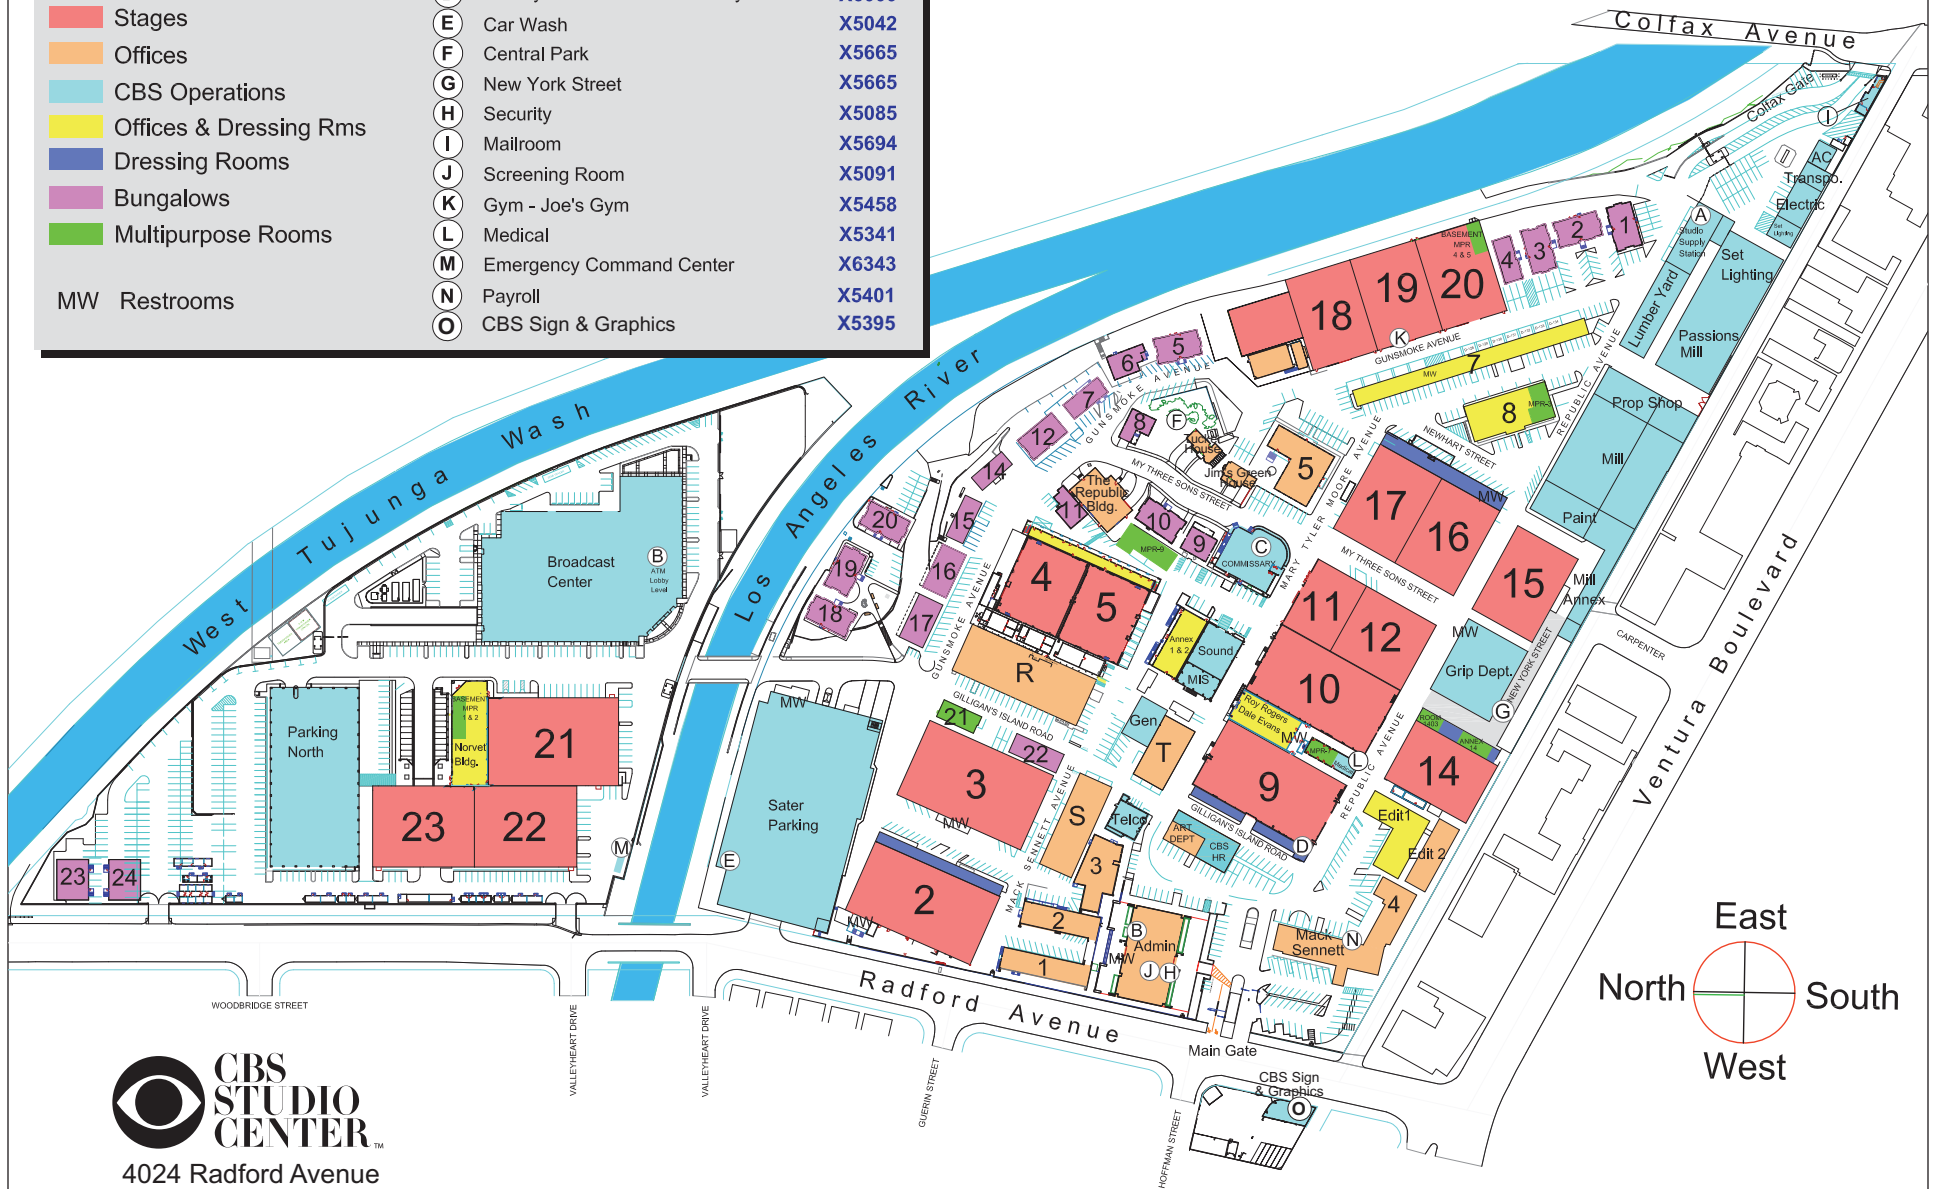

Legend

- Stages
- Offices
- CBS Operations
- Offices & Dressing Rms
- Dressing Rooms
- Bungalows
- Multipurpose Rooms

MW Restrooms

A	Studio Supply Station/Lumberyard	X5001
B	ATM	X5889
C	Commissary - Carla's Cafe	X5692
D	Beauty Salon - Elaine's Beauty Studio	X6000
E	Car Wash	X5042
F	Central Park	X5665
G	New York Street	X5665
H	Security	X5085
I	Mailroom	X5694
J	Screening Room	X5091
K	Gym - Joe's Gym	X5458
L	Medical	X5341
M	Emergency Command Center	X6343
N	Payroll	X5401
O	CBS Sign & Graphics	X5395